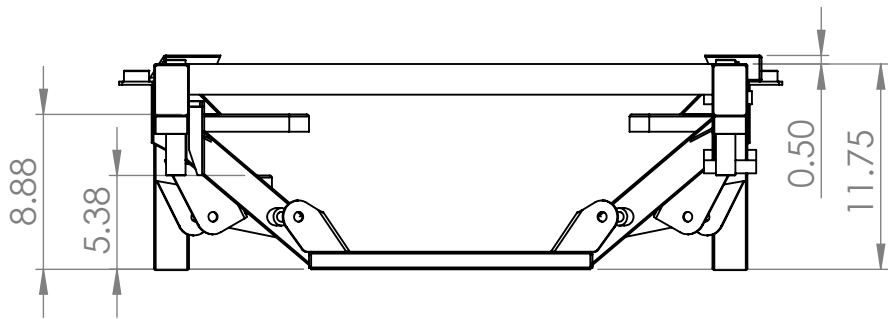

2

1

B

B

Inspector's Guide

Every Howe frame has a Howe trademark tag attached. The 358-8-01 is a spec frame for Limited Late Models and also has a part number tag located on top of the left frame rail for identification. There is a similar 2"x3" version of this frame that does not have a part number tag and therefore does not meet these specifications.

A

A

358-8-01 LLM Frame	
8/2/17	SCALE: 1:11

2

1