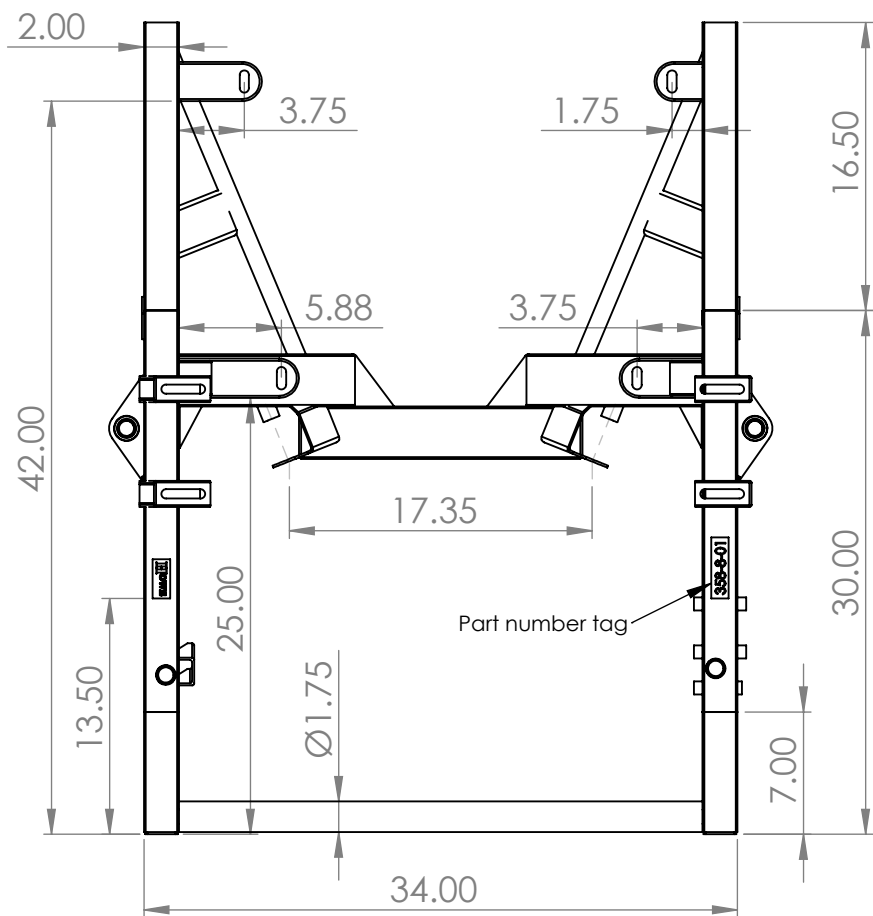

2

1

B

B

Inspector's Guide

Every Howe frame has a Howe trademark tag attached. The 358-8-01 is a spec frame for Limited Late Models and also has a part number tag located on top of the left frame rail for identification. There is a similar 2"x3" version of this frame that does not have a part number tag and therefore does not meet these specifications.

A

A

358-8-01 LLM Frame	
8/2/17	SCALE: 1:11

2

1