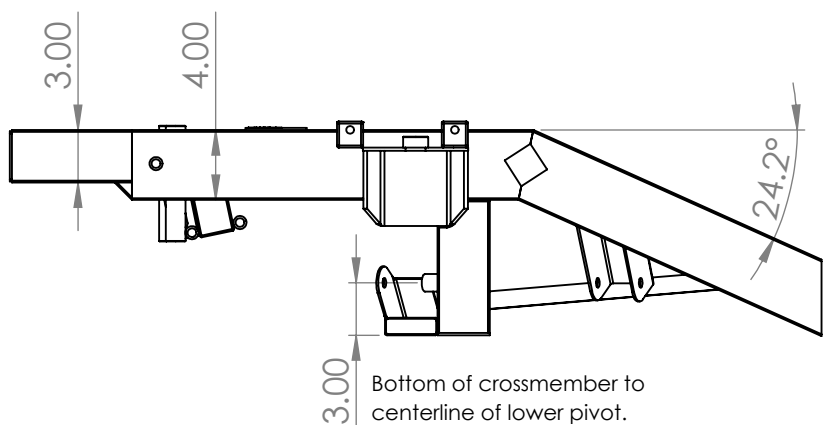

2

1

B

B

Inspector's Guide

Every Howe frame has a Howe trademark tag attached. The 358-8-01 is a spec frame for Limited Late Models and also has a part number tag located on top of the left frame rail for identification. There is a similar 2"x3" version of this frame that does not have a part number tag and therefore does not meet these specifications.

A

A

358-8-01 LLM Frame	
8/2/17	SCALE: 1:11

2

1